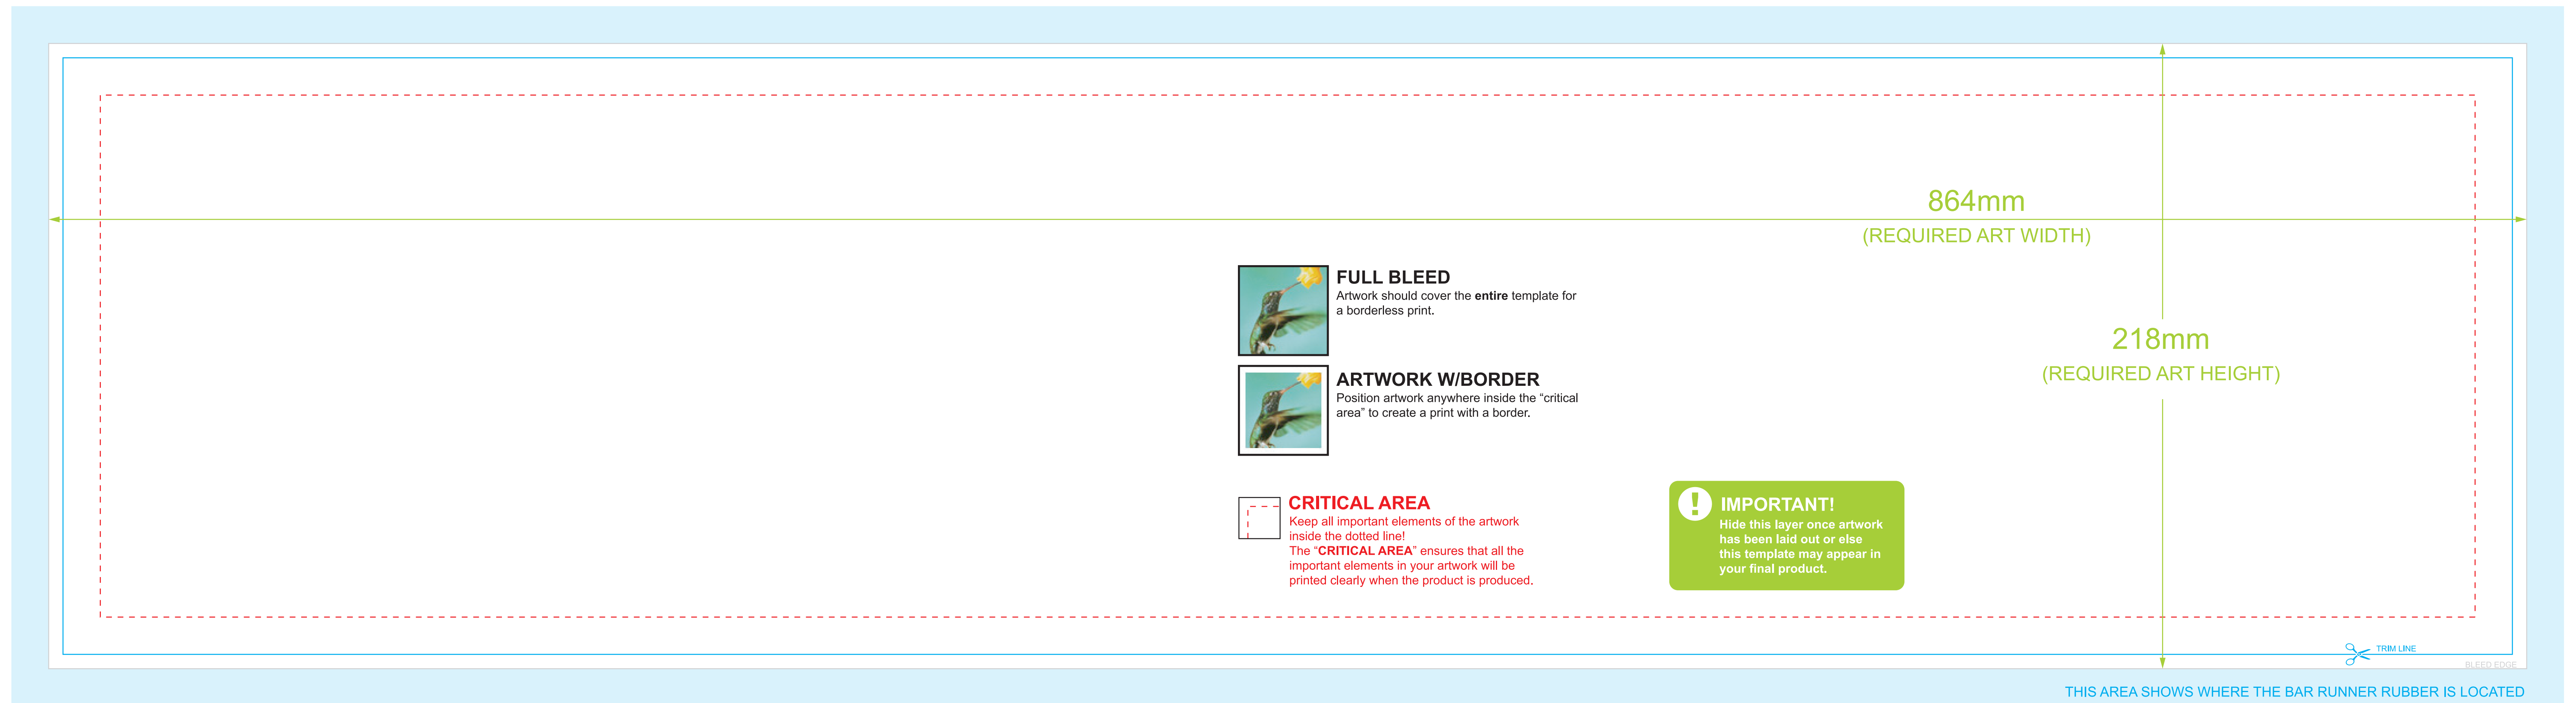

## BAR RUNNER

TOTAL ART AREA: 864mm(W) x 218mm(H)  
TRIMMED: 854mm(W) x 208mm(H)

**THIS TEMPLATE IS 100% TO SCALE. DO NOT RESIZE!**

**ART COLOUR/S:**

 FULL COLOUR SUBLIMATION

**RUBBER BASE:**

 BLACK

**FELT TOP:**

 WHITE